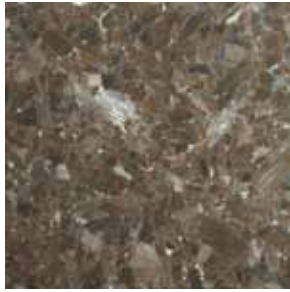

BRUSHED NATURAL STONE SLABS

Sizes
▲ 2cm Slabs ◆ 3cm Slabs

Amber Yellow
▲ ◆

Brown Antique
▲ ◆

Café Forest
▲ ◆

Cambrian Black
▲ ◆

Capolavoro
▲ ◆

Capella
▲ ◆

Colonial Cream
▲ ◆

Costa Esmeralda
▲ ◆

Desert Dream
▲ ◆

Kashmir Gold
▲ ◆

Kashmir White
▲ ◆

Metallica
▲ ◆

Premium Black
▲ ◆

Rain Forest
▲ ◆

Raja Yellow
▲ ◆

Saturnia
▲ ◆

Sea Foam Green
▲ ◆

Silver Pearl
▲ ◆

Solarius
▲ ◆

Tan Brown
▲ ◆

Typhoon Bordeaux
▲ ◆

Ubatuba
▲ ◆

Verde Fantastico
▲ ◆

White Spring
▲ ◆

Yellow River
▲ ◆

Platinum Collection is MSI's exclusive line of rare, exotic slabs from remote regions of the world.

www.msistone.com