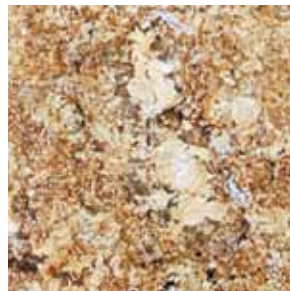

BRUSHED NATURAL STONE SLABS

Sizes
▲ 2cm Slabs ◆ 3cm Slabs

Amber Yellow
▲ ◆

Brown Antique
▲ ◆

Café Forest
▲ ◆

Cambrian Black
▲ ◆

Capolavoro
▲ ◆

Capella
▲ ◆

Colonial Cream
▲ ◆

Costa Esmeralda
▲ ◆

Desert Dream
▲ ◆

Kashmir Gold
▲ ◆

Kashmir White
▲ ◆

Metallica
▲ ◆

Premium Black
▲ ◆

Rain Forest
▲ ◆

Raja Yellow
▲ ◆

Saturnia
▲ ◆

Sea Foam Green
▲ ◆

Silver Pearl
▲ ◆

Solarius
▲ ◆

Tan Brown
▲ ◆

Typhoon Bordeaux
▲ ◆

Ubatuba
▲ ◆

Verde Fantastico
▲ ◆

White Spring
▲ ◆

Yellow River
▲ ◆

Platinum Collection is MSI's exclusive line of rare, exotic slabs from remote regions of the world.

www.msistone.com