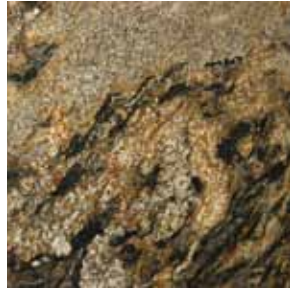

BRUSHED NATURAL STONE SLABS

Sizes
▲ 2cm Slabs ◆ 3cm Slabs

Amber Yellow
▲ ◆

Brown Antique
▲ ◆

Café Forest
▲ ◆

Cambrian Black
▲ ◆

Capolavoro
▲ ◆

Capella
▲ ◆

Colonial Cream
▲ ◆

Costa Esmeralda
▲ ◆

Desert Dream
▲ ◆

Kashmir Gold
▲ ◆

Kashmir White
▲ ◆

Metallica
▲ ◆

Premium Black
▲ ◆

Rain Forest
▲ ◆

Raja Yellow
▲ ◆

Saturnia
▲ ◆

Sea Foam Green
▲ ◆

Silver Pearl
▲ ◆

Solarius
▲ ◆

Tan Brown
▲ ◆

Typhoon Bordeaux
▲ ◆

Ubatuba
▲ ◆

Verde Fantastico
▲ ◆

White Spring
▲ ◆

Yellow River
▲ ◆

Platinum Collection is MSI's exclusive line of rare, exotic slabs from remote regions of the world.

www.msistone.com