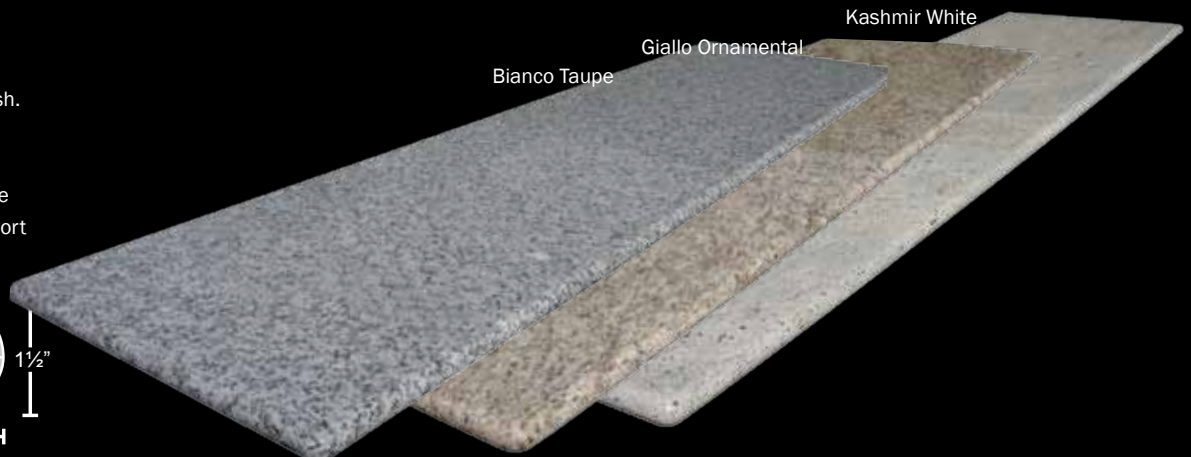

Available in Granites

Countertop Sizes

- 100" x 26" x 2cm
- 112" x 26" x 2cm

Edge Finish:

- 1½" Laminated Full Bullnose on one long side and two short sides.

Backsplash:

- Matching 6" High Backsplash.

Peninsula:

- 1½" Laminated Full Bullnose on two long side and one short sides.

PRE-FABRICATED

Countertop/Vanity Collection

(Vanity) *Sizes* *(Pre-Fab)* *(Pre-Fab)*
 ♦ 84" x 26" x 2 cm ▲ 100" x 26" x 2 cm ○ 112" x 26" x 2 cm

- 1 1/2" Laminated Flat Edge polished on one long side and two short sides.

Backsplash:

- Matching 6" High Backsplash.

Available in Engineered Marble

Champagne Limestone

Polar White

Available in Engineered Quartz

Arctic White

Iced White

Lagos Azul

Countertop Size

- 112" x 26" x 2cm

Edge Finish:

- 1 1/2" Laminated Flat edge on one long side and two short sides.

Backsplash: