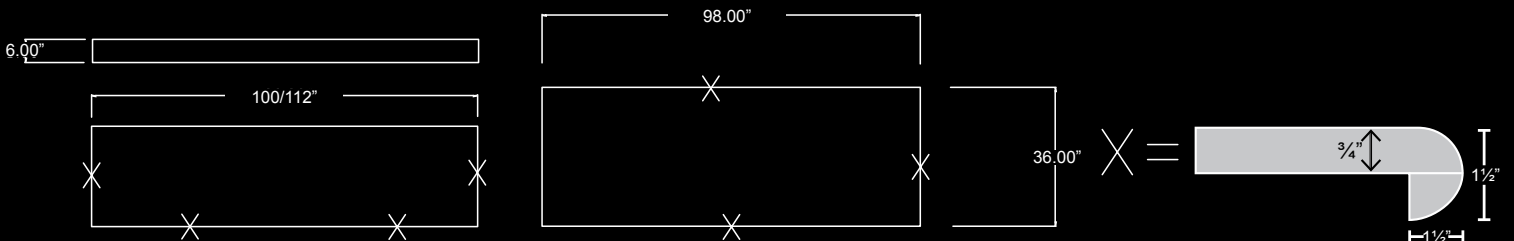

Pre-Fab Countertop

Peninsula