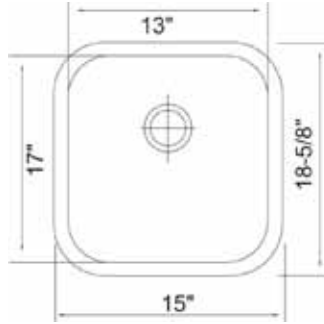

Available in 16 & 18 Gauge

50/50 Topmount Sink

Available in 20 Gauge only

Jumbo Undermount Sink

Available in 18 Gauge only

PREMIUM SINKS

Bar Undermount Sink

Available in 18 Gauge only

Mid Size Undermount Sink

Available in 18 Gauge only

Ceramic Vanity Sinks

Undermount Oval Sink

Colors Available:
White, Bisque

Undermount Rectangle Sink

Colors Available:
White