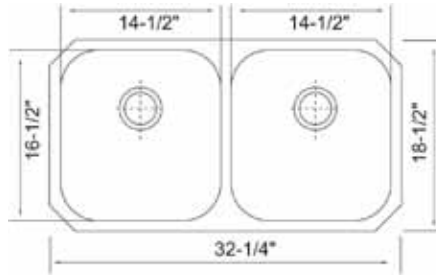

Available in 16 & 18 Gauge