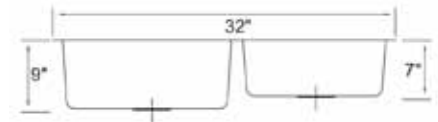

Available in 16 & 18 Gauge

50/50 Topmount Sink

Available in 20 Gauge only

Jumbo Undermount Sink

Available in 18 Gauge only

PREMIUM SINKS

Bar Undermount Sink

Available in 18 Gauge only