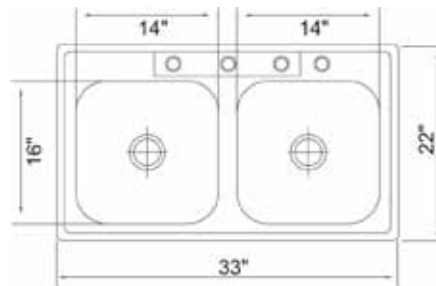

Available in 16 & 18 Gauge

50/50 Topmount Sink

Available in 20 Gauge only

Jumbo Undermount Sink

Available in 18 Gauge only

PREMIUM SINKS

Bar Undermount Sink

Available in 18 Gauge only

Mid Size Undermount Sink

Available in 18 Gauge only

Ceramic Vanity Sinks

Undermount Oval Sink

Colors Available:
White, Bisque

Undermount Rectangle Sink

Colors Available:
White