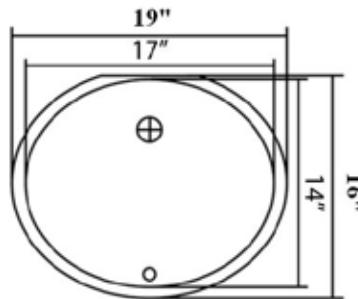

Mid Size Undermount Sink

Available in 18 Gauge only

Ceramic Vanity Sinks

Undermount Oval Sink

Colors Available:
White, Bisque

Undermount Rectangle Sink

Colors Available:
White