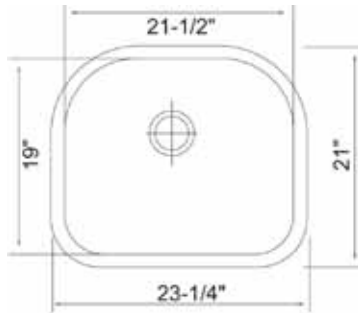

Available in 16 & 18 Gauge

50/50 Topmount Sink

Available in 20 Gauge only

Jumbo Undermount Sink

Available in 18 Gauge only

PREMIUM SINKS

Bar Undermount Sink

Available in 18 Gauge only

Mid Size Undermount Sink

Available in 18 Gauge only

Ceramic Vanity Sinks

Undermount Oval Sink

Colors Available:
White, Bisque

Undermount Rectangle Sink

Colors Available:
White