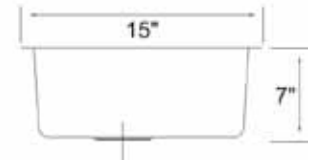

Available in 16 & 18 Gauge

50/50 Topmount Sink

Available in 20 Gauge only

Jumbo Undermount Sink

Available in 18 Gauge only

PREMIUM SINKS

Bar Undermount Sink

Available in 18 Gauge only