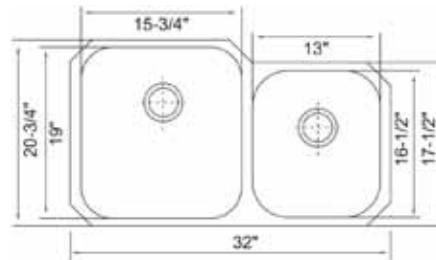

Available in 16 & 18 Gauge

50/50 Topmount Sink

Available in 20 Gauge only

Jumbo Undermount Sink

Available in 18 Gauge only

PREMIUM SINKS

Bar Undermount Sink

Available in 18 Gauge only

Mid Size Undermount Sink

Available in 18 Gauge only

Ceramic Vanity Sinks

Undermount Oval Sink

Colors Available:
White, Bisque

Undermount Rectangle Sink

Colors Available:
White