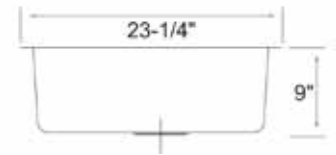

Available in 18 Gauge only