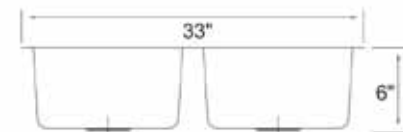

Available in 16 & 18 Gauge

50/50 Topmount Sink

Available in 20 Gauge only

Jumbo Undermount Sink

Available in 18 Gauge only

PREMIUM SINKS

Bar Undermount Sink

Available in 18 Gauge only