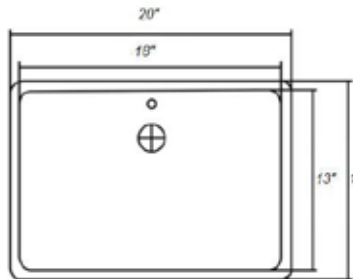

Mid Size Undermount Sink

Available in 18 Gauge only

Ceramic Vanity Sinks

Undermount Oval Sink

Colors Available:
White, Bisque

Undermount Rectangle Sink

Colors Available:
White