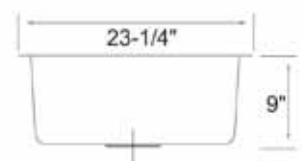

Available in 16 & 18 Gauge

50/50 Topmount Sink

Available in 20 Gauge only

Jumbo Undermount Sink

Available in 18 Gauge only

PREMIUM SINKS

Bar Undermount Sink

Available in 18 Gauge only