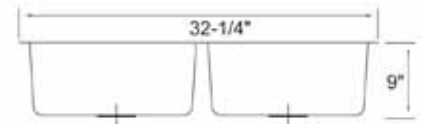

Available in 16 & 18 Gauge