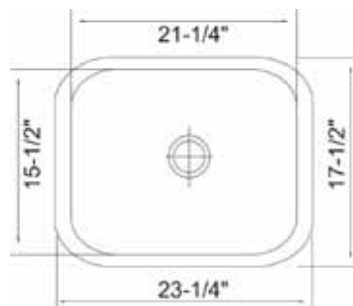

Available in 16 & 18 Gauge

50/50 Topmount Sink

Available in 20 Gauge only

Jumbo Undermount Sink

Available in 18 Gauge only

PREMIUM SINKS

Bar Undermount Sink

Available in 18 Gauge only

Mid Size Undermount Sink

Available in 18 Gauge only

Ceramic Vanity Sinks

Undermount Oval Sink

Colors Available:
White, Bisque

Undermount Rectangle Sink

Colors Available:
White